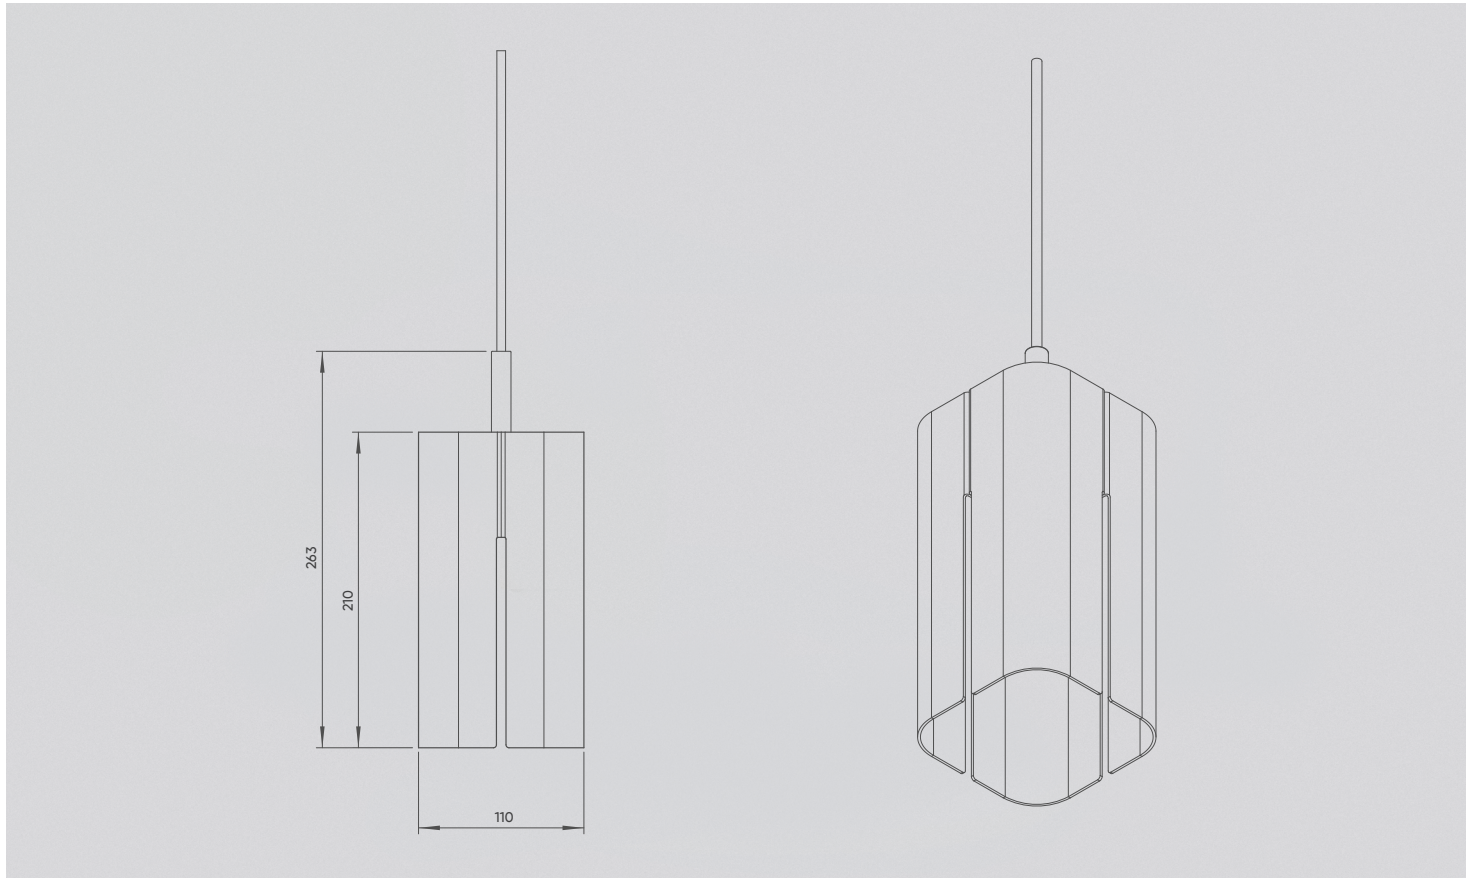

## The Little Light

The Little Light features a minimalistic design with a small yet bold appearance.

Material - Powder-coated Aluminium  
Fixing - Threaded Lamp Holder

## Assembly -

1 x E27 Lamp Holders  
1 x Circular Ceiling Roses 100mm  
1 x 7.6W G95 Round Opal LED Bulbs

Install using **0.75mm 2-Core PVC Cable Flex**. Cable is to be supplied and cut to length by the electrician for desired hanging height.

### Thermoplastic E27 Lamp Holder Kit

Cover: threaded  
Rated voltage: 250 Vac  
Terminals: screw terminals for rigid or flexible cables from 0.5 ÷ 2.5 mm<sup>2</sup>  
Fixing: with threaded hole M10x1  
Dimensions  
Diameter: 40 mm  
Height: 54 mm  
Diameter of ring nut: 56 mm

### Prolux R1003 Ceiling Rose

Material: Steel, Plastic Cable Clamp.  
Finish: Matt Black, or White  
Base: 100 x 25 mm, Including Cable Clamp: 100 x 40 mm  
Weight: 160 g